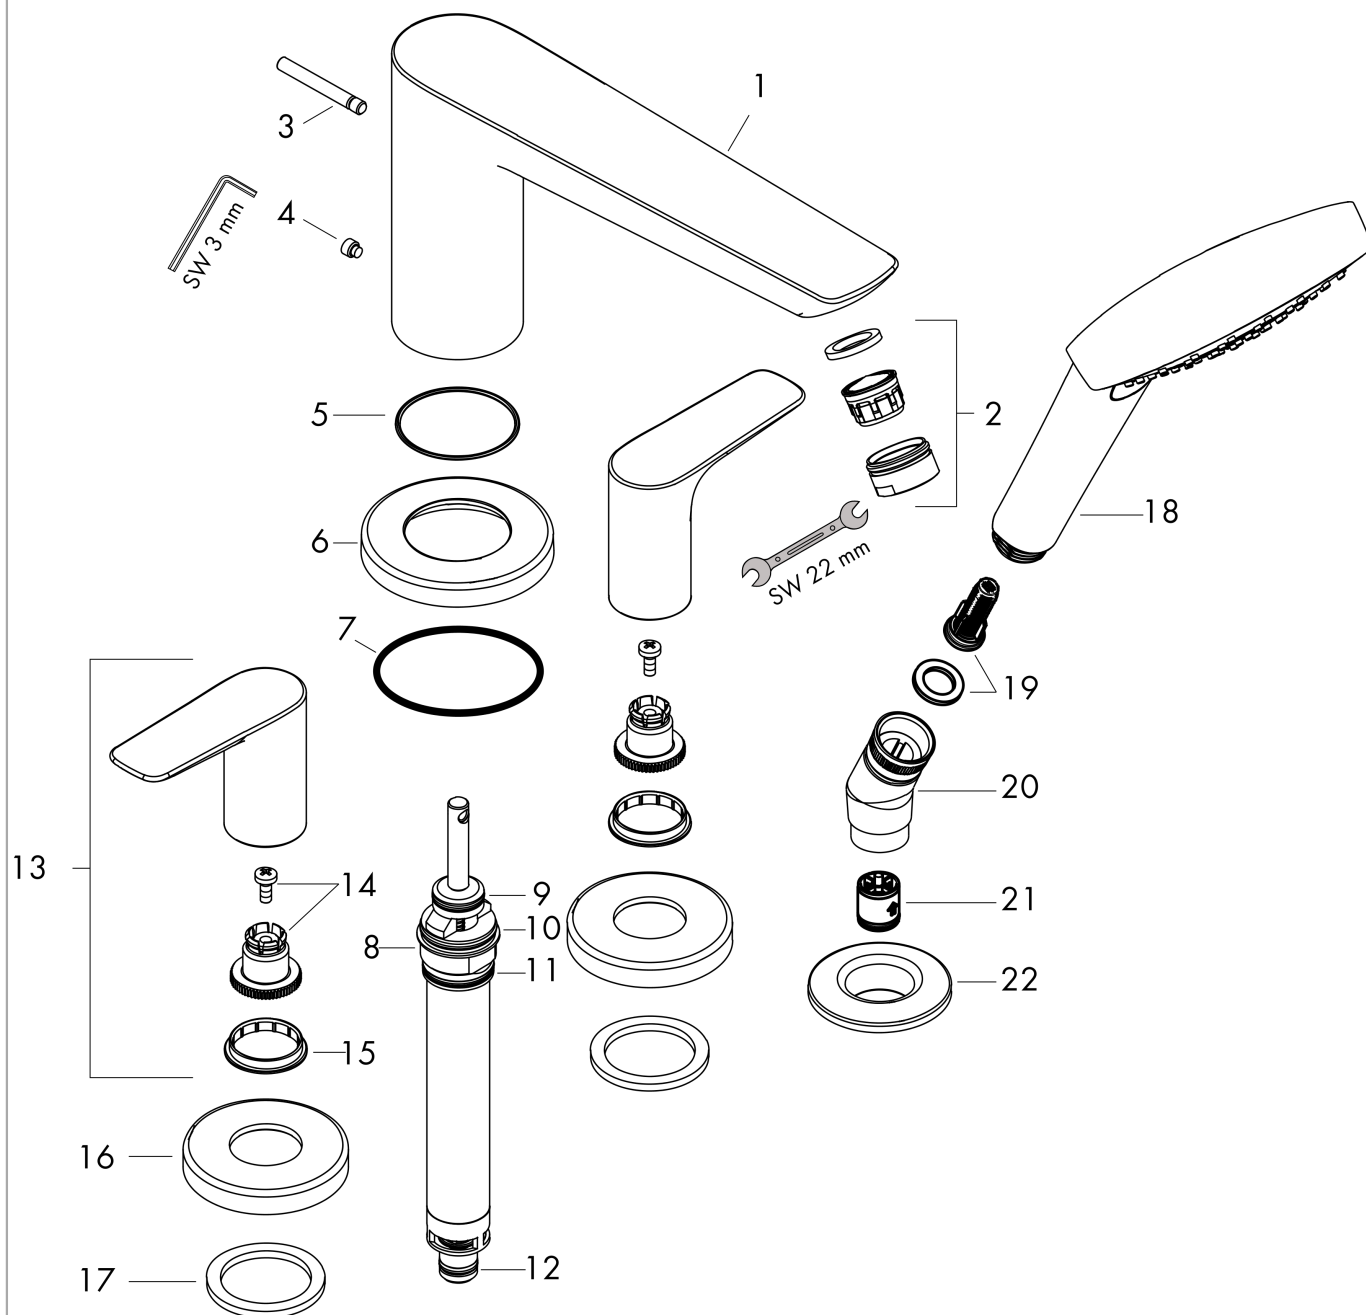

Talis E

4-hole rim mounted bath mixer

Surfaces: **Matt White** Article Number: **71748700**

Description

product features

- consists of: 4-hole rim mounted bath mixer, hand shower
- 2 functions
- projection 196 mm
- maximum pull-out length of hand shower: 1.60 m
- maximum flow rate at 3 bar: 23,8 l/min
- flow rate for bath spout at 3 bar: 23,8 l/min
- flow rate of hand shower at 3 bar: 16,7 l/min
- min. operating pressure: 1 bar
- non-return valve
- connection dimension: DN15

Technology

Design awards

Product image

Scale drawing

Flowchart

Talis E
 4-hole rim mounted bath mixer
 Surfaces: **Matt White** Article Number: **71748700**

Exploded Drawing

Year of production: >11/19

Talis E

4-hole rim mounted bath mixer

Surfaces: **Matt White** Article Number: **71748700**

Spare part list

Year of production: >11/19

Pos.	Description	Article Number	Price	PU
1	spout cpl.	92780700	-	1
2	aerator M24x1 (25 l/min)	92512700	-	1
3	diverter knob	96774700	-	1
4	hollow set screw M6x6	97660000	-	1
5	escutcheon Ø 70 mm	97779700	-	1
6	O-ring 58x3	98202000	-	1
7	guide tube	92214000	-	1
8	selector assy	96775000	-	1
9	O-Ring 23x2,5	98183000	-	1
10	O-Ring 22x2	98185000	-	1
11	O-Ring 14x2,5	98189000	-	1
12	O-ring 9x2,5	98217000	-	1
13	handle	92779700	-	1
14	handle fixing set	94184000	-	1
15	set of color-rings cold / hot water	95819000	-	1
16	escutcheon	31098700	-	1
17	flat seal	98749000	-	1
18	handshower	26814XXX	> € 44,15	-
19	filter insert	97708000	-	1
20	shower holder	28071700	-	1
21	set of non return valves DW 15	94074000	-	1
22	escutcheon Ø 52 mm	97159700	-	1
a	concealed item	13244180	-	1
b	Grease	90920000	-	1