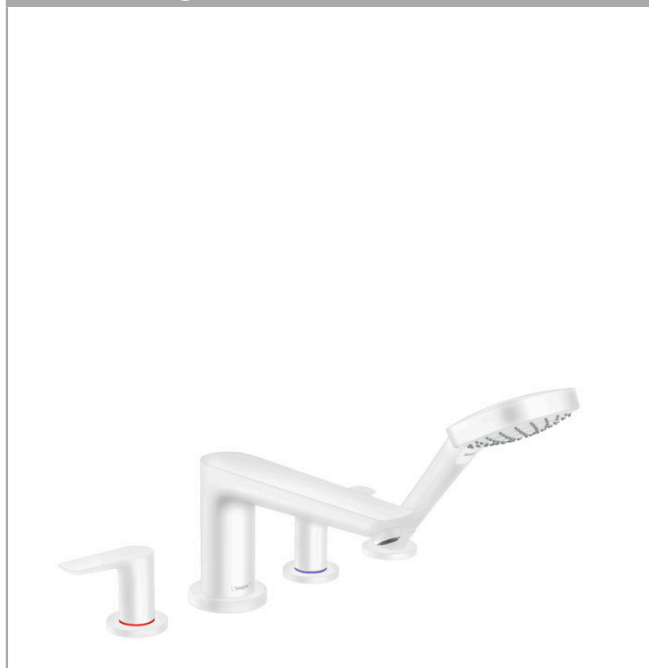

Talis E

4-hole rim mounted bath mixer

Surfaces: **Matt White** Article Number: **71748700**

Description

product features

- consists of: 4-hole rim mounted bath mixer, hand shower
- 2 functions
- projection 196 mm
- maximum pull-out length of hand shower: 1.60 m
- maximum flow rate at 3 bar: 23,8 l/min
- flow rate for bath spout at 3 bar: 23,8 l/min
- flow rate of hand shower at 3 bar: 16,7 l/min
- min. operating pressure: 1 bar
- non-return valve
- connection dimension: DN15

Technology

Design awards

Product image

Scale drawing

Flowchart

Talis E
 4-hole rim mounted bath mixer
 Surfaces: **Matt White** Article Number: **71748700**

Exploded Drawing

Year of production: >11/19

Talis E

4-hole rim mounted bath mixer

Surfaces: **Matt White** Article Number: **71748700**

Spare part list

Year of production: >11/19

Pos.	Description	Article Number	Price	PU
1	spout cpl.	92780700	-	1
2	aerator M24x1 (25 l/min)	92512700	-	1
3	diverter knob	96774700	-	1
4	hollow set screw M6x6	97660000	-	1
5	escutcheon Ø 70 mm	97779700	-	1
6	O-ring 58x3	98202000	-	1
7	guide tube	92214000	-	1
8	selector assy	96775000	-	1
9	O-Ring 23x2,5	98183000	-	1
10	O-Ring 22x2	98185000	-	1
11	O-Ring 14x2,5	98189000	-	1
12	O-ring 9x2,5	98217000	-	1
13	handle	92779700	-	1
14	handle fixing set	94184000	-	1
15	set of color-rings cold / hot water	95819000	-	1
16	escutcheon	31098700	-	1
17	flat seal	98749000	-	1
18	handshower	26814XXX	> € 44,15	-
19	filter insert	97708000	-	1
20	shower holder	28071700	-	1
21	set of non return valves DW 15	94074000	-	1
22	escutcheon Ø 52 mm	97159700	-	1
a	concealed item	13244180	-	1
b	Grease	90920000	-	1