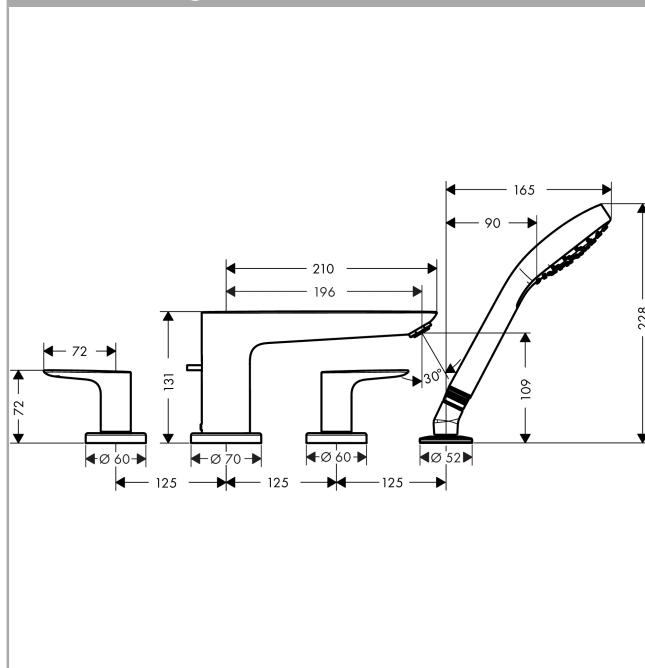

Talis E

4-hole rim mounted bath mixer

Surfaces: **Matt White** Article Number: **71748700**

Description

product features

- consists of: 4-hole rim mounted bath mixer, hand shower
- 2 functions
- projection 196 mm
- maximum pull-out length of hand shower: 1.60 m
- maximum flow rate at 3 bar: 23,8 l/min
- flow rate for bath spout at 3 bar: 23,8 l/min
- flow rate of hand shower at 3 bar: 16,7 l/min
- min. operating pressure: 1 bar
- non-return valve
- connection dimension: DN15

Technology

Design awards

Product image

Scale drawing

Flowchart

Talis E
 4-hole rim mounted bath mixer
 Surfaces: **Matt White** Article Number: **71748700**

Exploded Drawing

Year of production: >11/19

Talis E

4-hole rim mounted bath mixer

Surfaces: **Matt White** Article Number: **71748700**

Spare part list

Year of production: >11/19

Pos.	Description	Article Number	Price	PU
1	spout cpl.	92780700	-	1
2	aerator M24x1 (25 l/min)	92512700	-	1
3	diverter knob	96774700	-	1
4	hollow set screw M6x6	97660000	-	1
5	escutcheon Ø 70 mm	97779700	-	1
6	O-ring 58x3	98202000	-	1
7	guide tube	92214000	-	1
8	selector assy	96775000	-	1
9	O-Ring 23x2,5	98183000	-	1
10	O-Ring 22x2	98185000	-	1
11	O-Ring 14x2,5	98189000	-	1
12	O-ring 9x2,5	98217000	-	1
13	handle	92779700	-	1
14	handle fixing set	94184000	-	1
15	set of color-rings cold / hot water	95819000	-	1
16	escutcheon	31098700	-	1
17	flat seal	98749000	-	1
18	handshower	26814XXX	> € 44,15	-
19	filter insert	97708000	-	1
20	shower holder	28071700	-	1
21	set of non return valves DW 15	94074000	-	1
22	escutcheon Ø 52 mm	97159700	-	1
a	concealed item	13244180	-	1
b	Grease	90920000	-	1