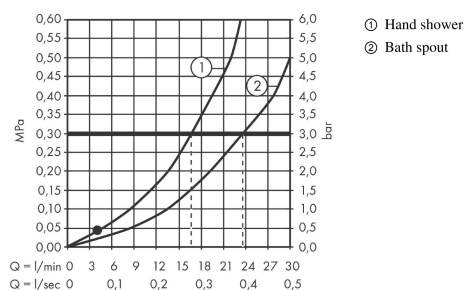

Talis E

4-hole rim mounted bath mixer

Surfaces: **Matt White** Article Number: **71748700**

Description

product features

- consists of: 4-hole rim mounted bath mixer, hand shower
- 2 functions
- projection 196 mm
- maximum pull-out length of hand shower: 1.60 m
- maximum flow rate at 3 bar: 23,8 l/min
- flow rate for bath spout at 3 bar: 23,8 l/min
- flow rate of hand shower at 3 bar: 16,7 l/min
- min. operating pressure: 1 bar
- non-return valve
- connection dimension: DN15

Technology

Design awards

Product image

Scale drawing

Flowchart

Talis E
 4-hole rim mounted bath mixer
 Surfaces: **Matt White** Article Number: **71748700**

Exploded Drawing

Year of production: >11/19

Talis E

4-hole rim mounted bath mixer

Surfaces: **Matt White** Article Number: **71748700**

Spare part list

Year of production: >11/19

Pos.	Description	Article Number	Price	PU
1	spout cpl.	92780700	-	1
2	aerator M24x1 (25 l/min)	92512700	-	1
3	diverter knob	96774700	-	1
4	hollow set screw M6x6	97660000	-	1
5	escutcheon Ø 70 mm	97779700	-	1
6	O-ring 58x3	98202000	-	1
7	guide tube	92214000	-	1
8	selector assy	96775000	-	1
9	O-Ring 23x2,5	98183000	-	1
10	O-Ring 22x2	98185000	-	1
11	O-Ring 14x2,5	98189000	-	1
12	O-ring 9x2,5	98217000	-	1
13	handle	92779700	-	1
14	handle fixing set	94184000	-	1
15	set of color-rings cold / hot water	95819000	-	1
16	escutcheon	31098700	-	1
17	flat seal	98749000	-	1
18	handshower	26814XXX	> € 44,15	-
19	filter insert	97708000	-	1
20	shower holder	28071700	-	1
21	set of non return valves DW 15	94074000	-	1
22	escutcheon Ø 52 mm	97159700	-	1
a	concealed item	13244180	-	1
b	Grease	90920000	-	1